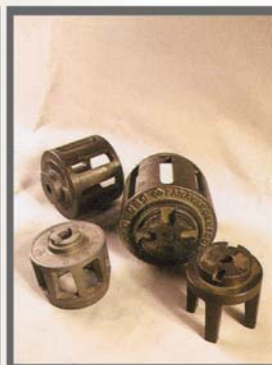

# Spares For Wheel Blast Machines

**New Launch**

**Blades, Liners, impellers, Control Cages, Wheels, Blades, Links  
Wear resist Cast Iron Parts**

E-mail : [bitec@emirates.net.ae](mailto:bitec@emirates.net.ae) Website: <http://www.bitecme.com>