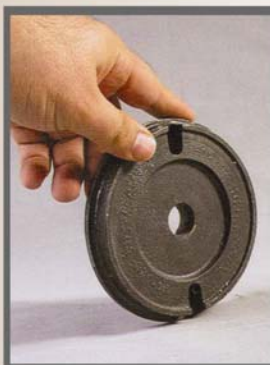

# Spares For Wheel Blast Machines

**New Launch**

**Blades, Liners, impellers, Control Cages, Wheels, Blades, Links  
Wear resist Cast Iron Parts**

E-mail : [bitec@emirates.net.ae](mailto:bitec@emirates.net.ae) Website: <http://www.bitecme.com>